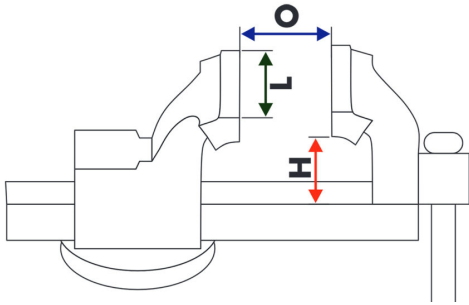

109P Steel Bench Vice, Fixed Base (Premium)

Salient Features

- All Steel Fabricated Body
- Chrome Plated Steel Spindle & Handle
- Hardened & Tempered C38 Carbon Steel Jaws

Specifications

Size (mm)	Size (inches)	Length of Jaw (L) (mm)	Opening of Jaw (O) (mm)	Height of Jaw (H) (mm)	Packing per Carton (Pcs.)	Weight per Carton (Kgs.)
80	3	80	90	70	4	19
100	4	100	120	80	2	13
125	5	125	140	90	2	20
150	6	150	150	100	2	13
200	8	200	200	120	1	24